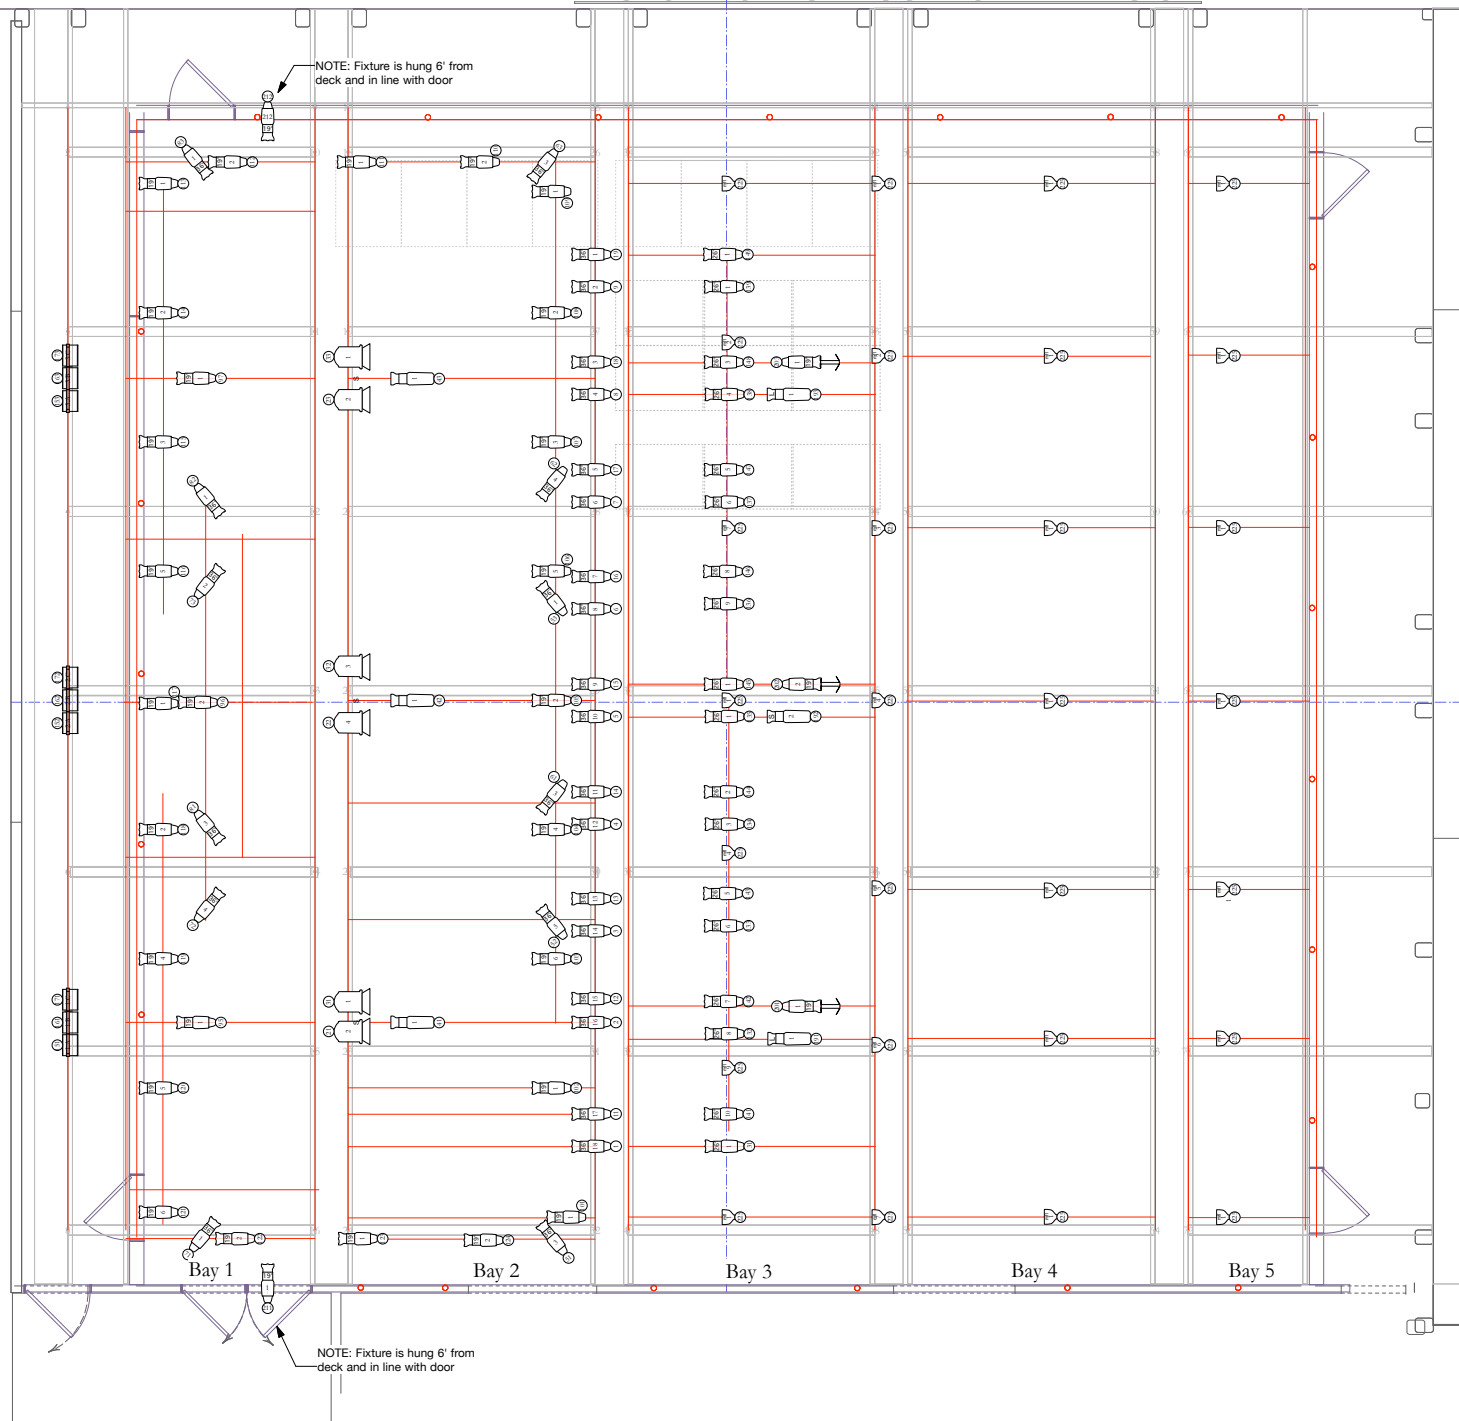

A

A

B

B

1. Notes
1) Please note that the CYC lights will be overhung from the East Catwalk handrailings.
  2) We will be using approximately 108'-9\"/>

Key

	Colorform 9' Fresnel		Source 4 24deg		Source 4 90deg		Chase Light
	Ince 500		Source 4 36deg		Source 4 30PAR WFL		Rosco I-Cue
	Q-Lite		Source 4 30PAR WFL		Source 4 30PAR WFL		Rosco Time Spin
			Source 4 50deg LED		2.5' x 4' Leaf Burn Door		Ince LED-Lustr
							Ince LED-Studio

Production Title	MEMO(RANDOM) by vaclav havel	
Drawing Title	LIGHT PLOT -REVISED- September 14, 2020	
Designer	rachel kinsman steck	Director susan coromel
Drawn By	rks	Scale 1/4" = 1'-0"
Venue	WUT	Drawing No. Sht-3
Date	9/14/20	of
CAD File Name	Memo(random)-F2020	1